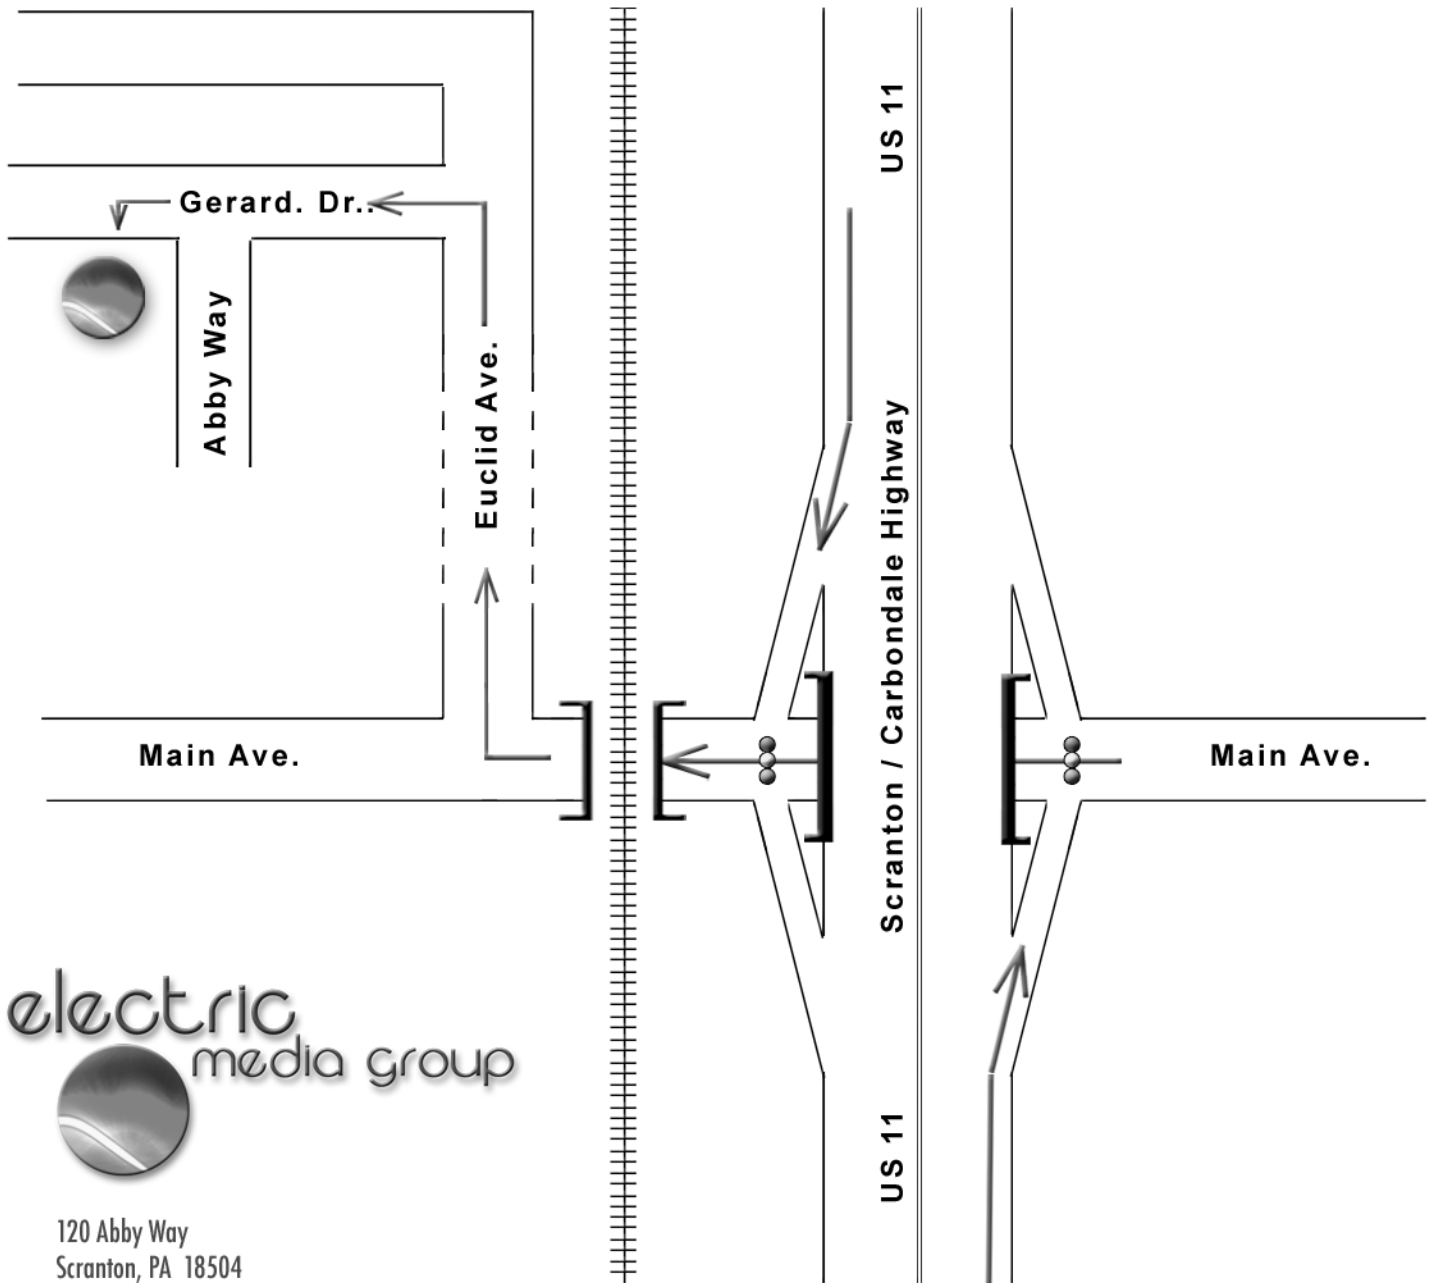

From Clarks Summit / I-81

Take Main Ave. Exit - Turn Right
Immediately after underpass turn Right onto Euclid Ave.
Turn Left onto Gerard Dr. (First Left AFTER 4th Stop Sign)
Second House on Left (Grey House with Red Door)

120 Abby Way
Scranton, PA 18504

Sandra Gonzalez
570-586-2622
Morey Wint
570-341-3525
Adrian Gonzalez
570-558-9260
Fax
866-651-8141

From Downtown Scranton / Mulbery St

Take Main Ave. Exit - Turn Left
Immediately after 2nd underpass turn Right onto Euclid Ave.
Turn Left onto Gerard Dr. (First Left AFTER 4th Stop Sign)
Second House on Left (Grey House with Red Door)