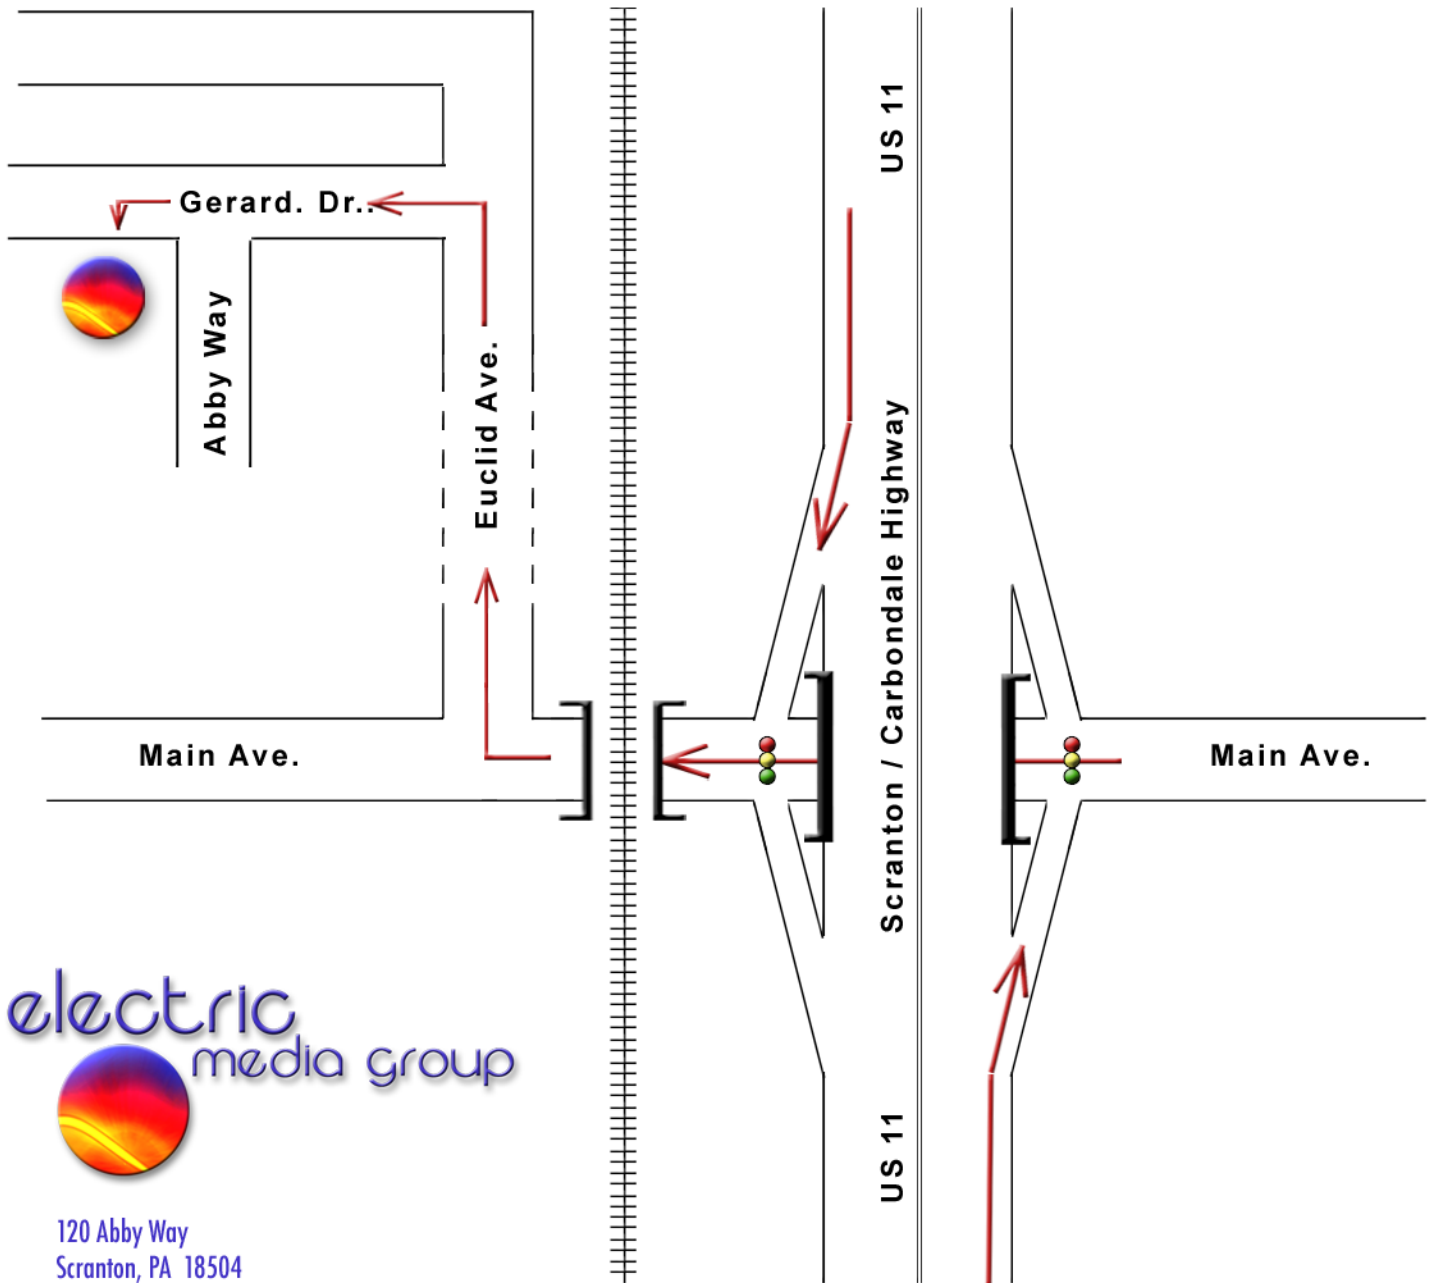

From Clarks Summit / I-81

Take Main Ave. Exit - Turn Right
Immediately after underpass turn Right onto Euclid Ave.
Turn Left onto Gerard Dr. (First Left AFTER 4th Stop Sign)
Second House on Left (Grey House with Red Door)

120 Abby Way
Scranton, PA 18504

Sandra Gonzalez
570-586-2622
Morey Wint
570-341-3525
Adrian Gonzalez
570-558-9260
Fax
866-651-8141

From Downtown Scranton / Mulbery St

Take Main Ave. Exit - Turn Left
Immediately after 2nd underpass turn Right onto Euclid Ave.
Turn Left onto Gerard Dr. (First Left AFTER 4th Stop Sign)
Second House on Left (Grey House with Red Door)